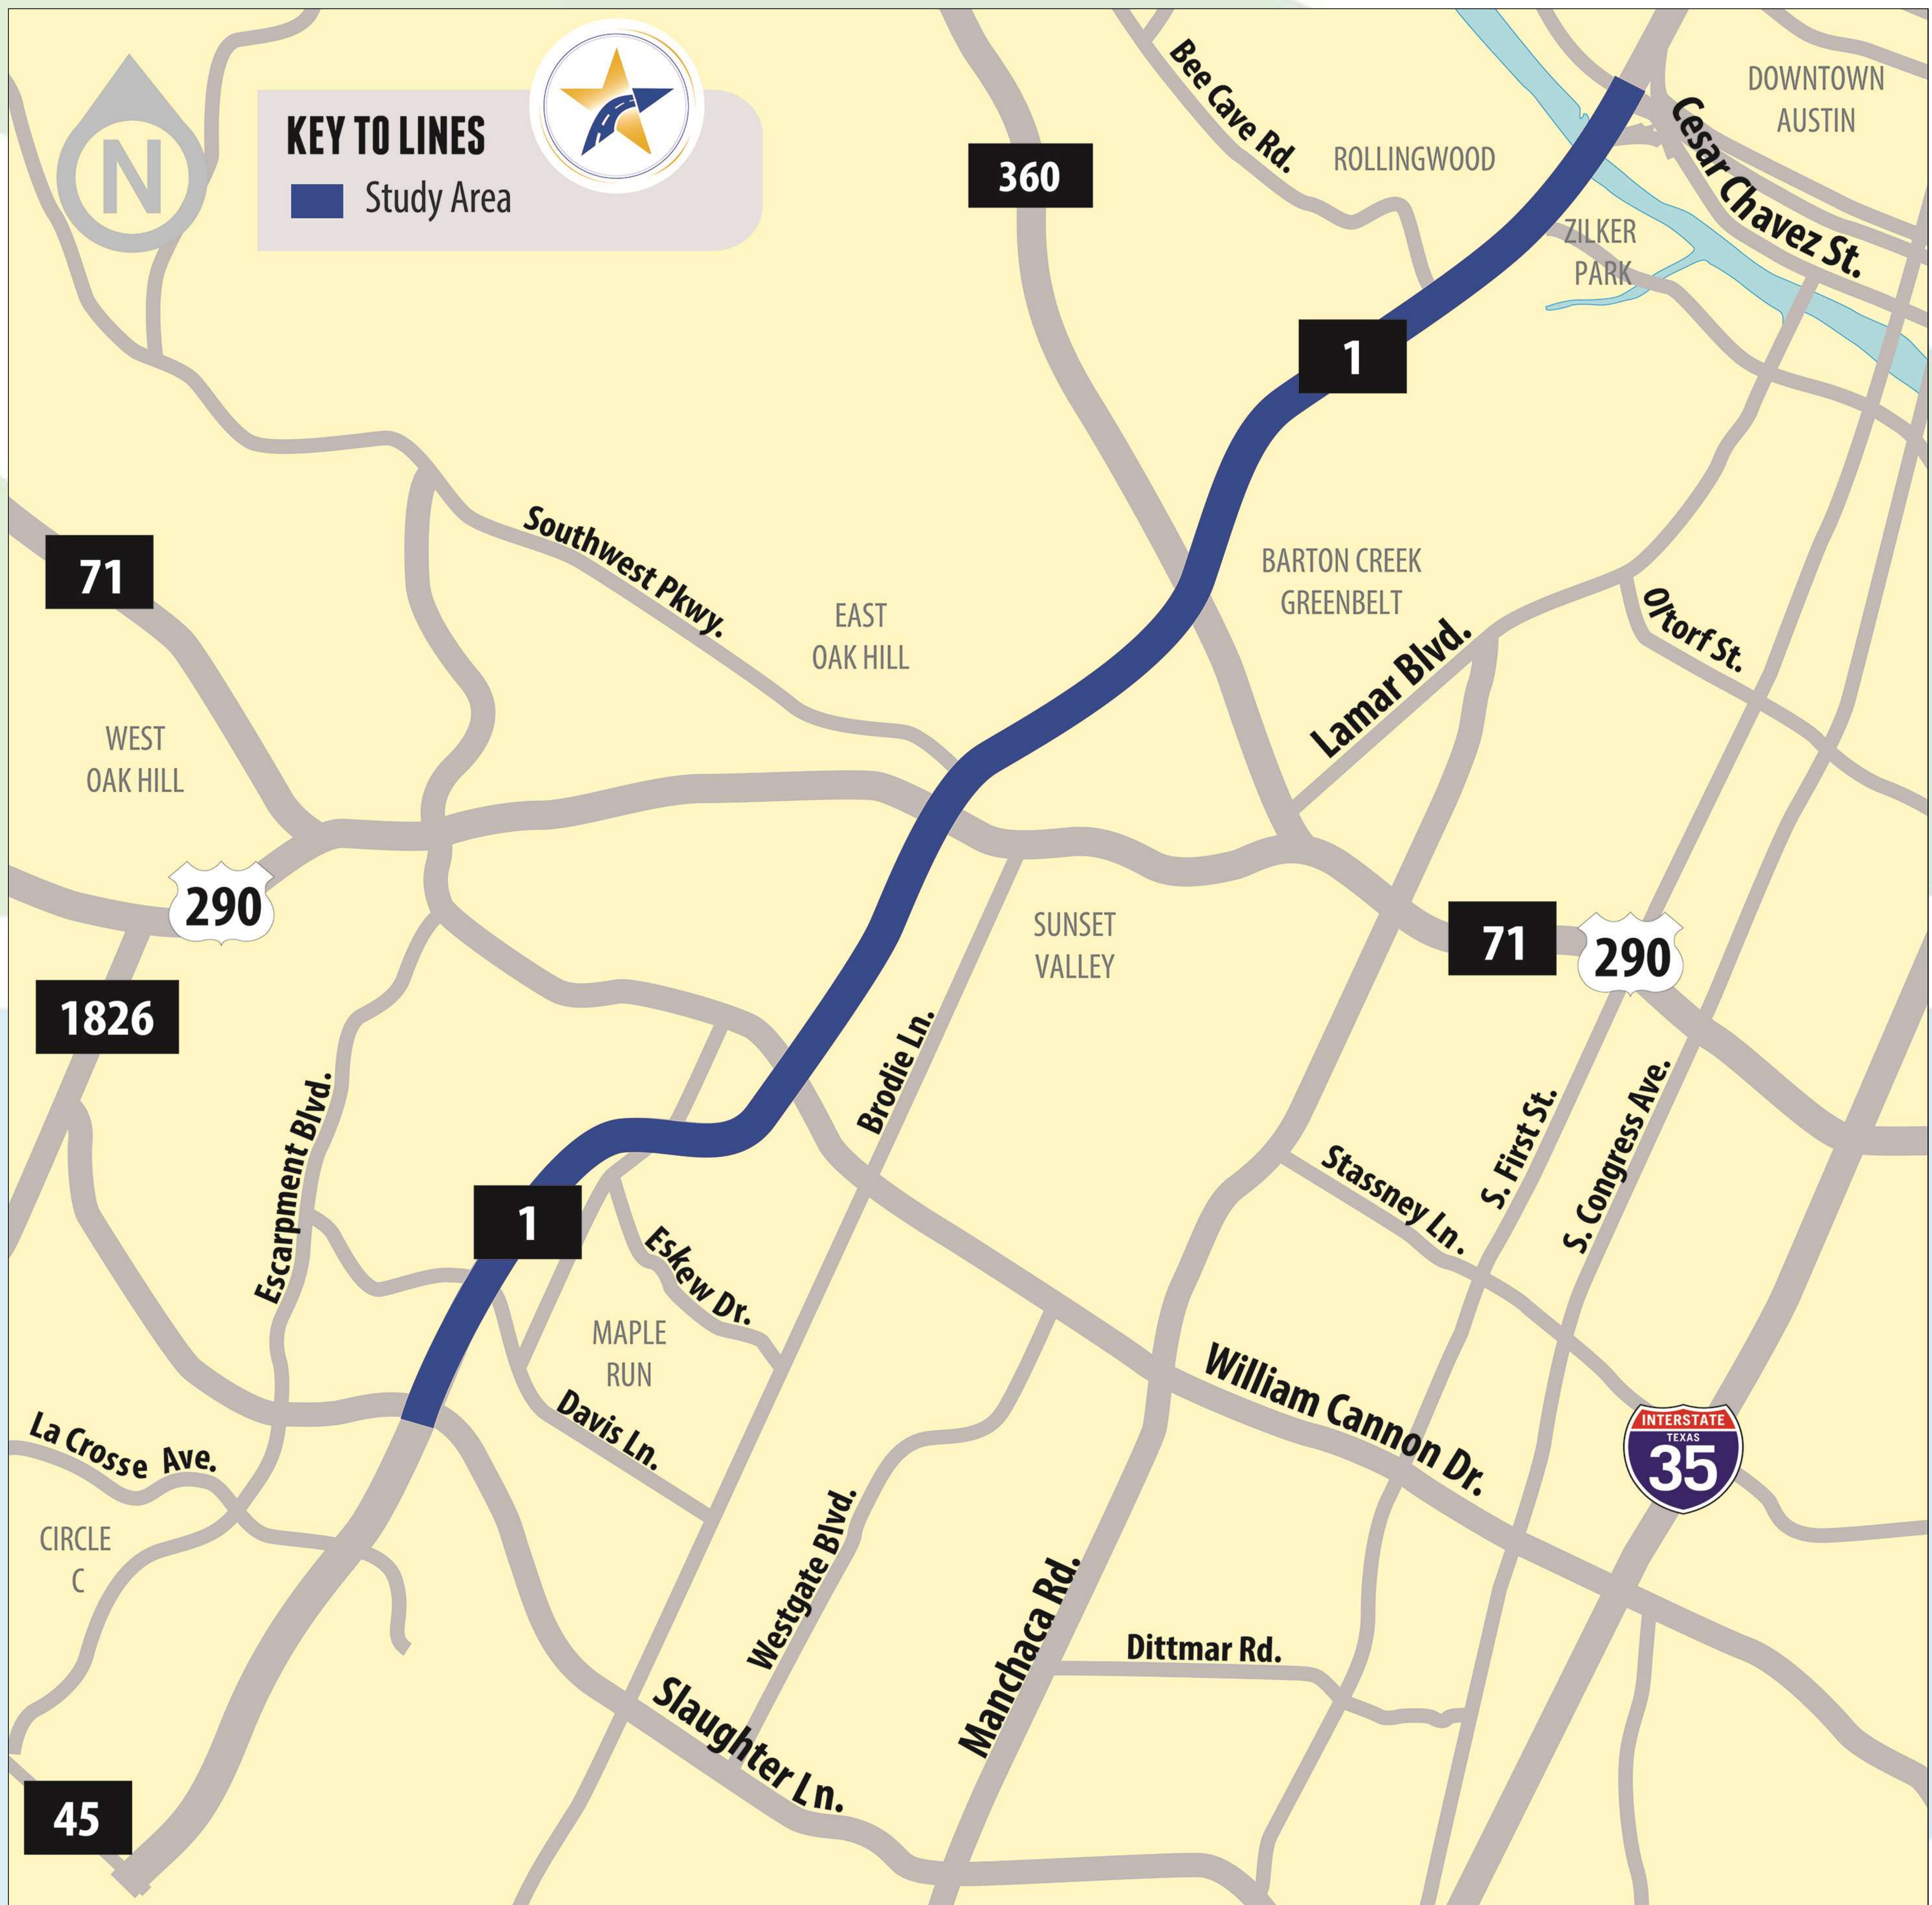

WHERE DO YOU GO BY BIKE OR ON FOOT?

Where are your 3 primary walking and bicycling destinations in the project corridor?

Use green for home, red for work, and blue for play.

MOPAC SOUTH
ENVIRONMENTAL STUDY