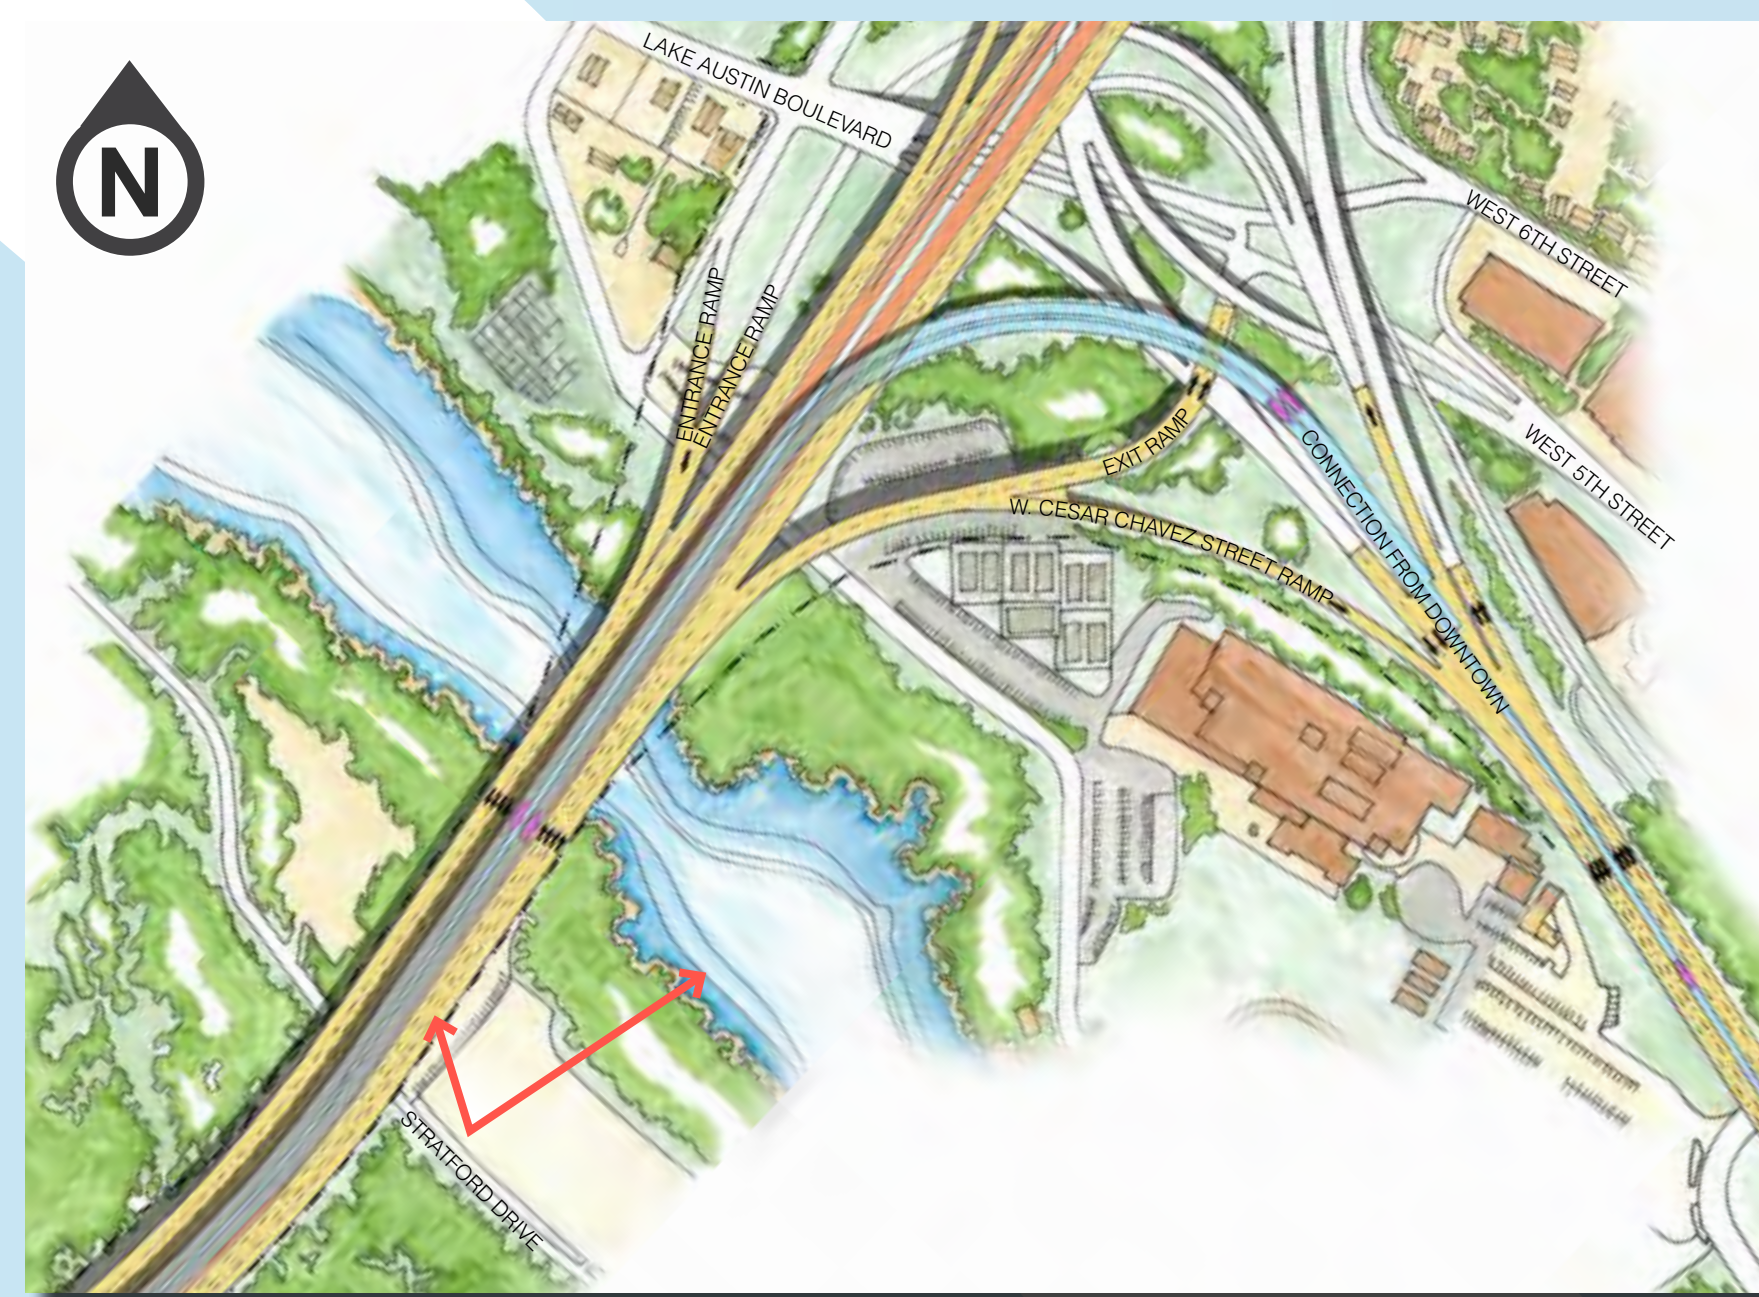

VIEW FROM ZILKER PARK

ONE EXPRESS LANE IN EACH DIRECTION + A DOWNTOWN DIRECT CONNECTION

Looking North

MOPAC SOUTH
ENVIRONMENTAL STUDY

The artist renderings shown are conceptual in nature and are for discussion purposes only. Final alignments and construction elements may vary.

VIEW FROM ZILKER CLUBHOUSE

ONE EXPRESS LANE IN EACH DIRECTION + A DOWNTOWN DIRECT CONNECTION

Looking East

MOPAC SOUTH
ENVIRONMENTAL STUDY

The artist renderings shown are conceptual in nature and are for discussion purposes only. Final alignments and construction elements may vary.

VIEW FROM AUSTIN HIGH SCHOOL TENNIS COURTS

ONE EXPRESS LANE IN EACH DIRECTION + A DOWNTOWN DIRECT CONNECTION

ELEVATED CONNECTION TO
DOWNTOWN IN CENTER OF MOPAC

Looking Northwest

MOPAC SOUTH
ENVIRONMENTAL STUDY