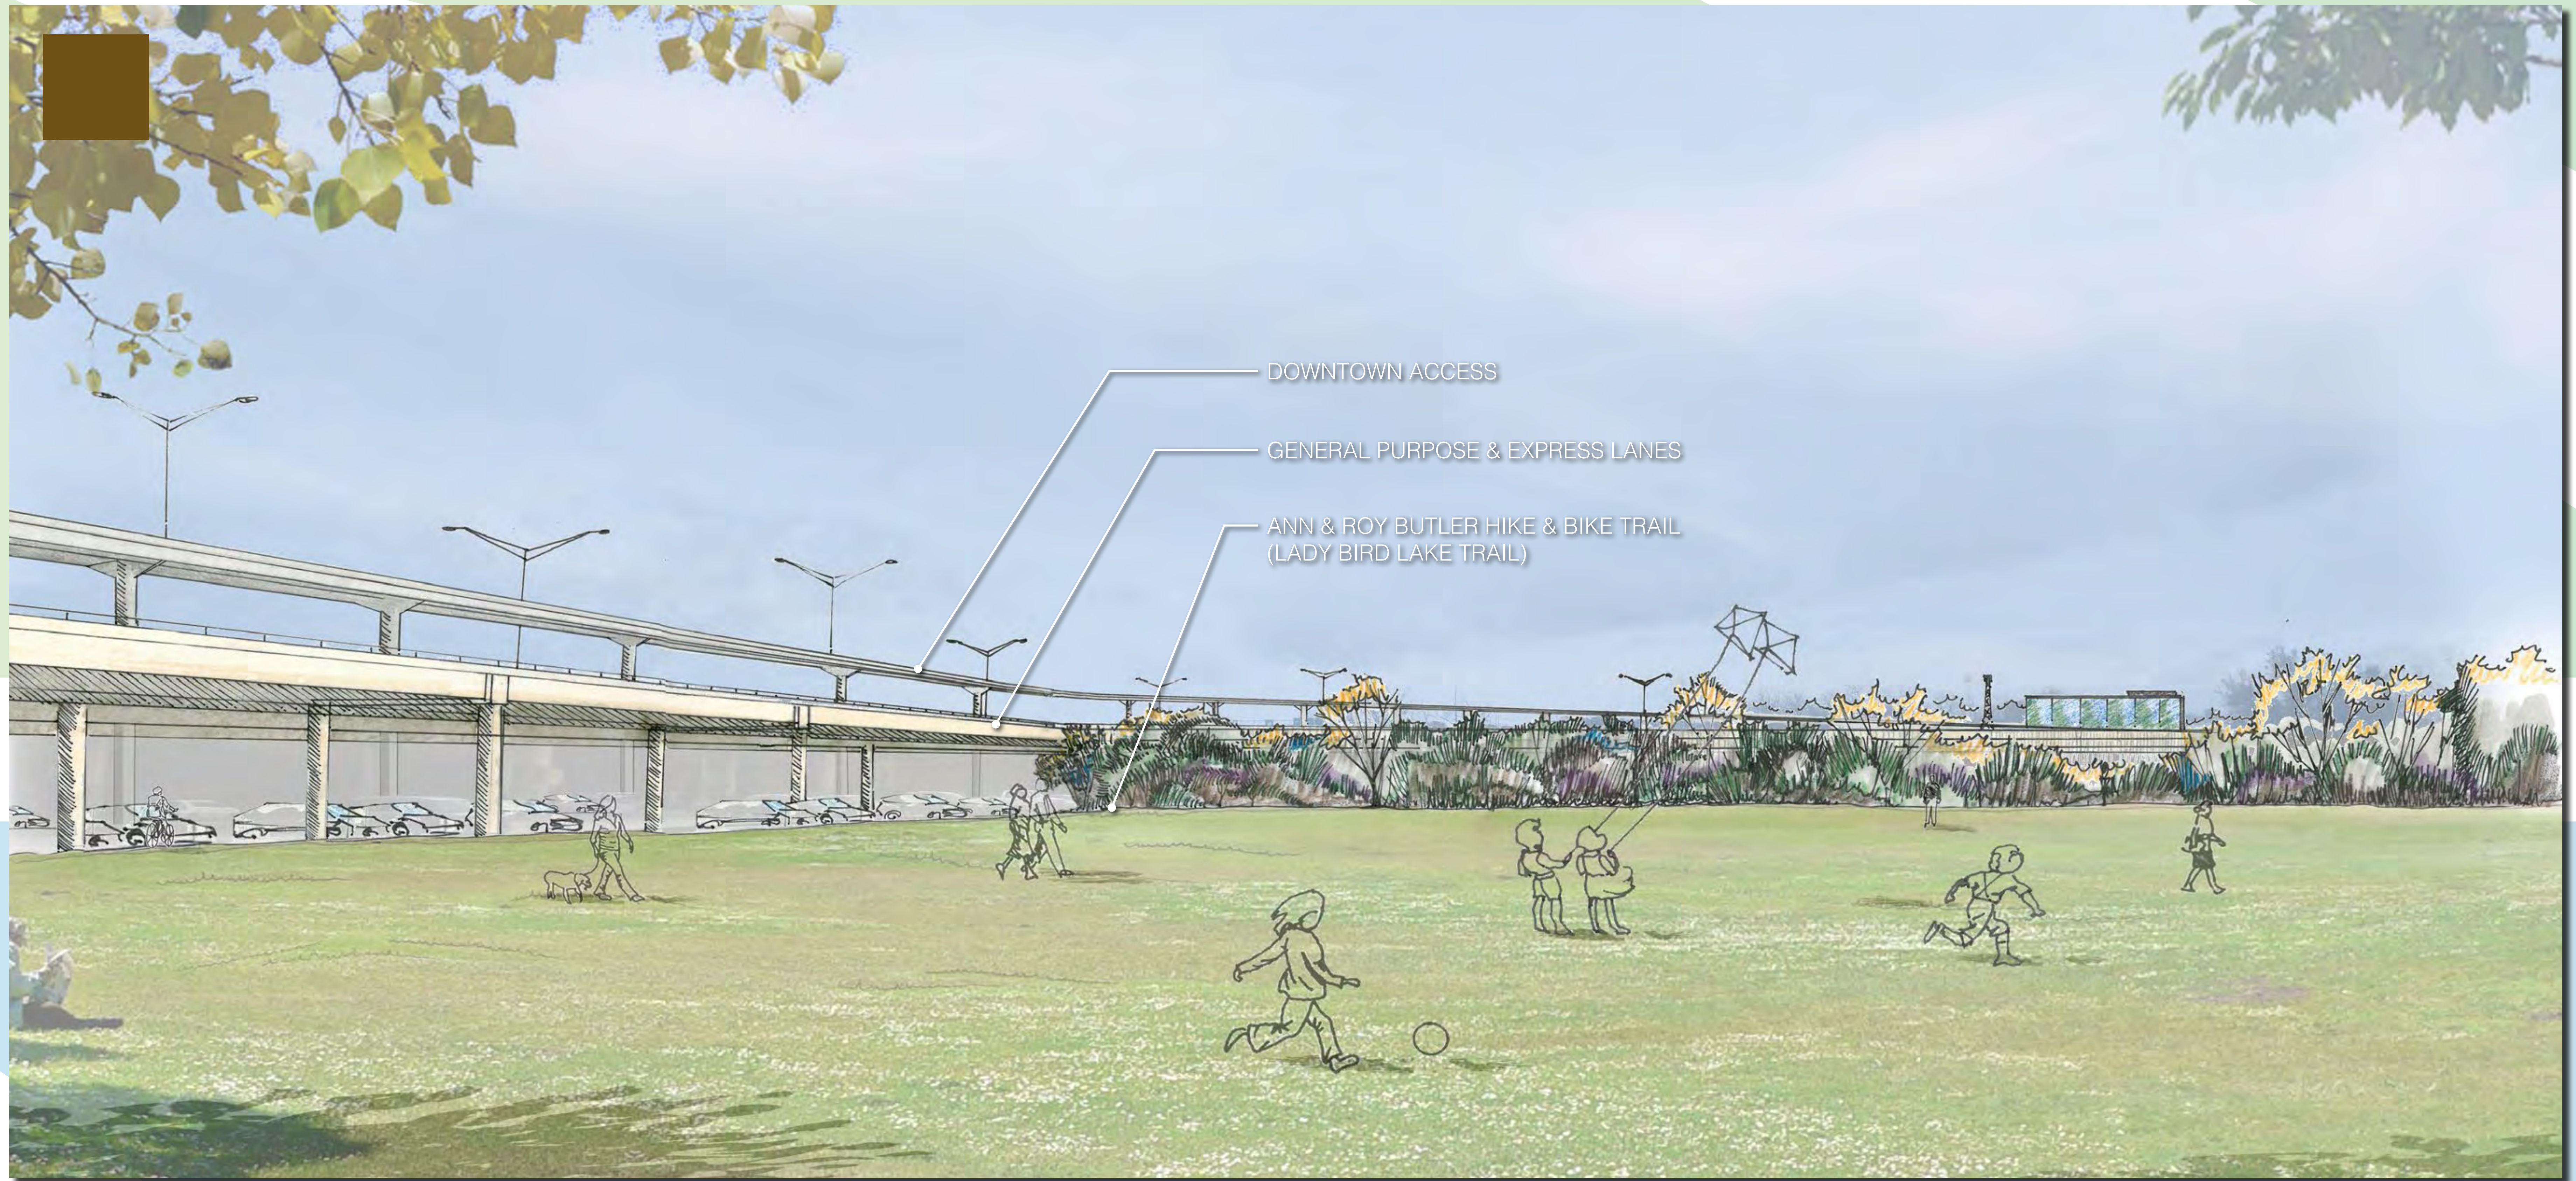

VIEW FROM ZILKER PARK

ONE EXPRESS LANE IN EACH DIRECTION + A DOWNTOWN DIRECT CONNECTION

Looking North

MOPAC SOUTH
ENVIRONMENTAL STUDY

The artist renderings shown are conceptual in nature and are for discussion purposes only. Final alignments and construction elements may vary.

VIEW FROM ZILKER CLUBHOUSE

ONE EXPRESS LANE IN EACH DIRECTION + A DOWNTOWN DIRECT CONNECTION

Looking East

MOPAC SOUTH
ENVIRONMENTAL STUDY

The artist renderings shown are conceptual in nature and are for discussion purposes only. Final alignments and construction elements may vary.

VIEW FROM AUSTIN HIGH SCHOOL TENNIS COURTS

ONE EXPRESS LANE IN EACH DIRECTION + A DOWNTOWN DIRECT CONNECTION

ELEVATED CONNECTION TO
DOWNTOWN IN CENTER OF MOPAC

Looking Northwest

MOPAC SOUTH
ENVIRONMENTAL STUDY

The artist renderings shown are conceptual in nature and are for discussion purposes only. Final alignments and construction elements may vary.